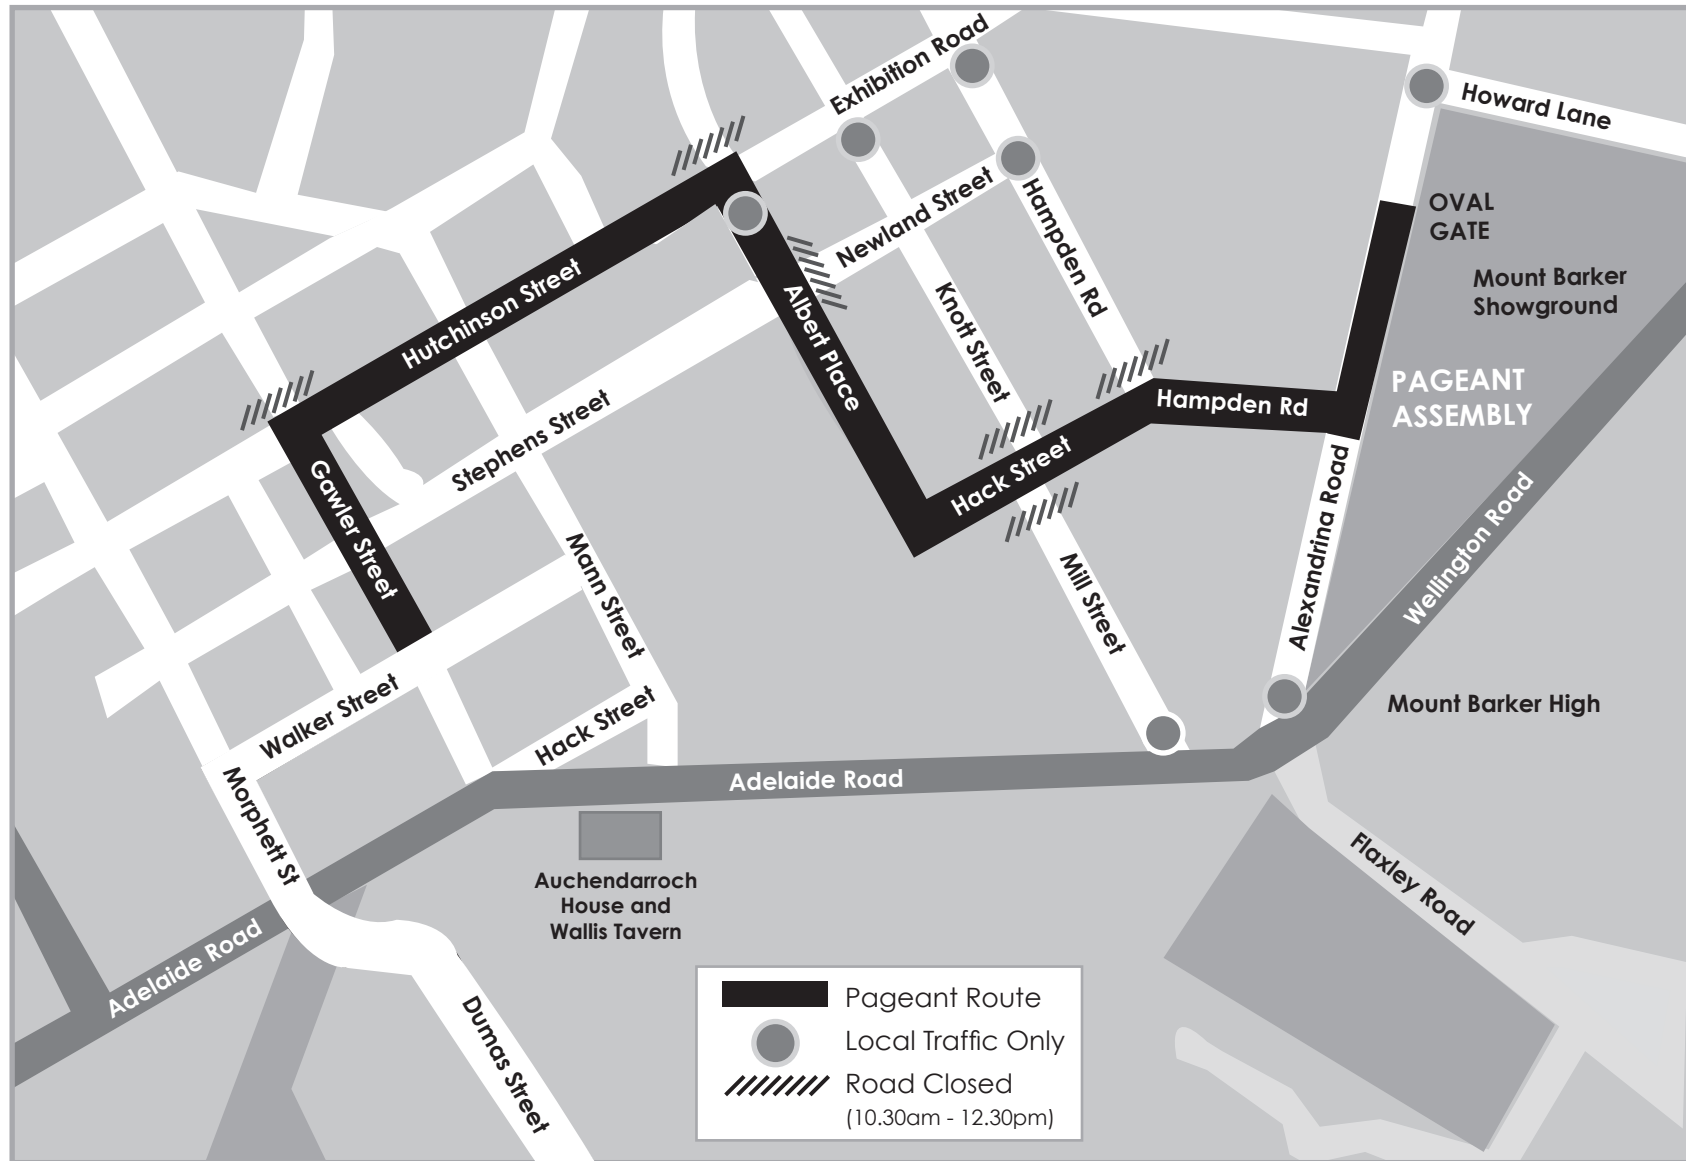

Mount Barker Christmas Pageant Route 2010

Saturday 4th December at 11am

* No parking both sides of Hampden Road / Hack Street / Albert Place 8.00am - 12.30pm (Pageant Route section)